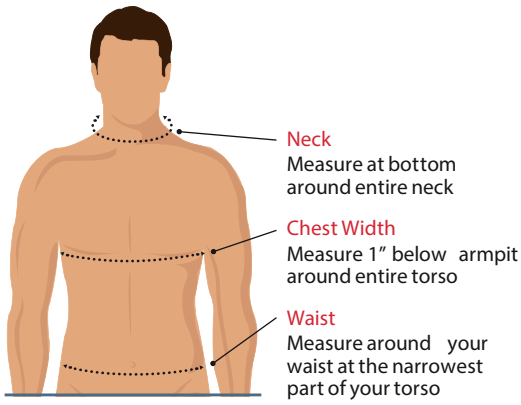

Men's Size Chart

Women's Size Chart

Shirts Size s [†]	Neck	Chest Width	Waist	Shorts & Pants Waist Sizes
S	14 ½- 15	36- 38	28- 30	28- 30
M	15 ½- 16	39-41	32- 34	32- 34
L	16 ½- 17	42- 44	36- 38	36- 38
XL	17 ½- 18	45- 47	40- 42	40- 42
XXL	18 ½- 19	48-50	44- 46	44- 46
XXXL	19 ½- 20	51-53	48- 50	
4XL	20 ½- 21	54- 56	52- 54	

Size [†]	Number Size	Bust	Waist	Hips
XS	2	33	25	35
S	4-6	34 -35 ¼	26 -27	37 -38 ¼
M	8-10	36 ¼-37 ¼	28- 29	39 ¼-40 ¼
L	12-14	38 ¾-40	30 ¾- 32 ½	41¾-43 ¼
XL	16	42-43	33 ½- 35	45- 47
XXL	18	44	37- 38	47- 48
XXXL	20	46	40- 42	48- 52

[†]Sizes are based on your actual nude body measurements.