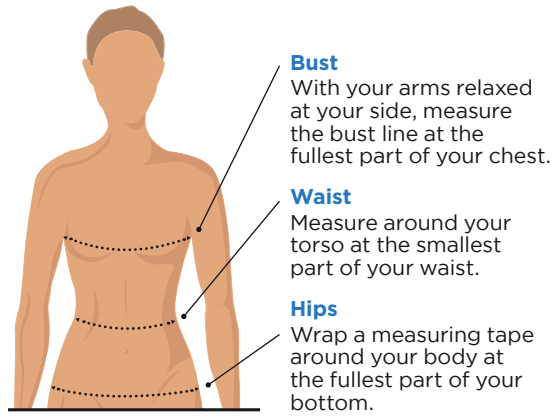

Men's Size Chart

Women's Size Chart

Shirts Size s [†]	Neck	Chest Width	Waist	Shorts & Pants Waist Sizes
S	14 ½- 15	36- 38	28- 30	28- 30
M	15 ½- 16	39-41	32- 34	32- 34
L	16 ½- 17	42- 44	36- 38	36- 38
XL	17 ½- 18	45- 47	40- 42	40- 42
XXL	18 ½- 19	48-50	44- 46	44- 46
XXXL	19 ½- 20	51-53	48- 50	
4XL	20 ½- 21	54- 56	52- 54	

Size [†]	Number Size	Bust	Waist	Hips
XS	2	33	25	35
S	4-6	34 -35 ¼	26 -27	37 -38 ¼
M	8-10	36 ¼-37 ¼	28- 29	39 ¼-40 ¼
L	12-14	38 ¾-40	30 ¾- 32 ½	41¾-43 ¼
XL	16	42-43	33 ½- 35	45- 47
XXL	18	44	37- 38	47- 48
XXXL	20	46	40- 42	48- 52

[†]Sizes are based on your actual nude body measurements.